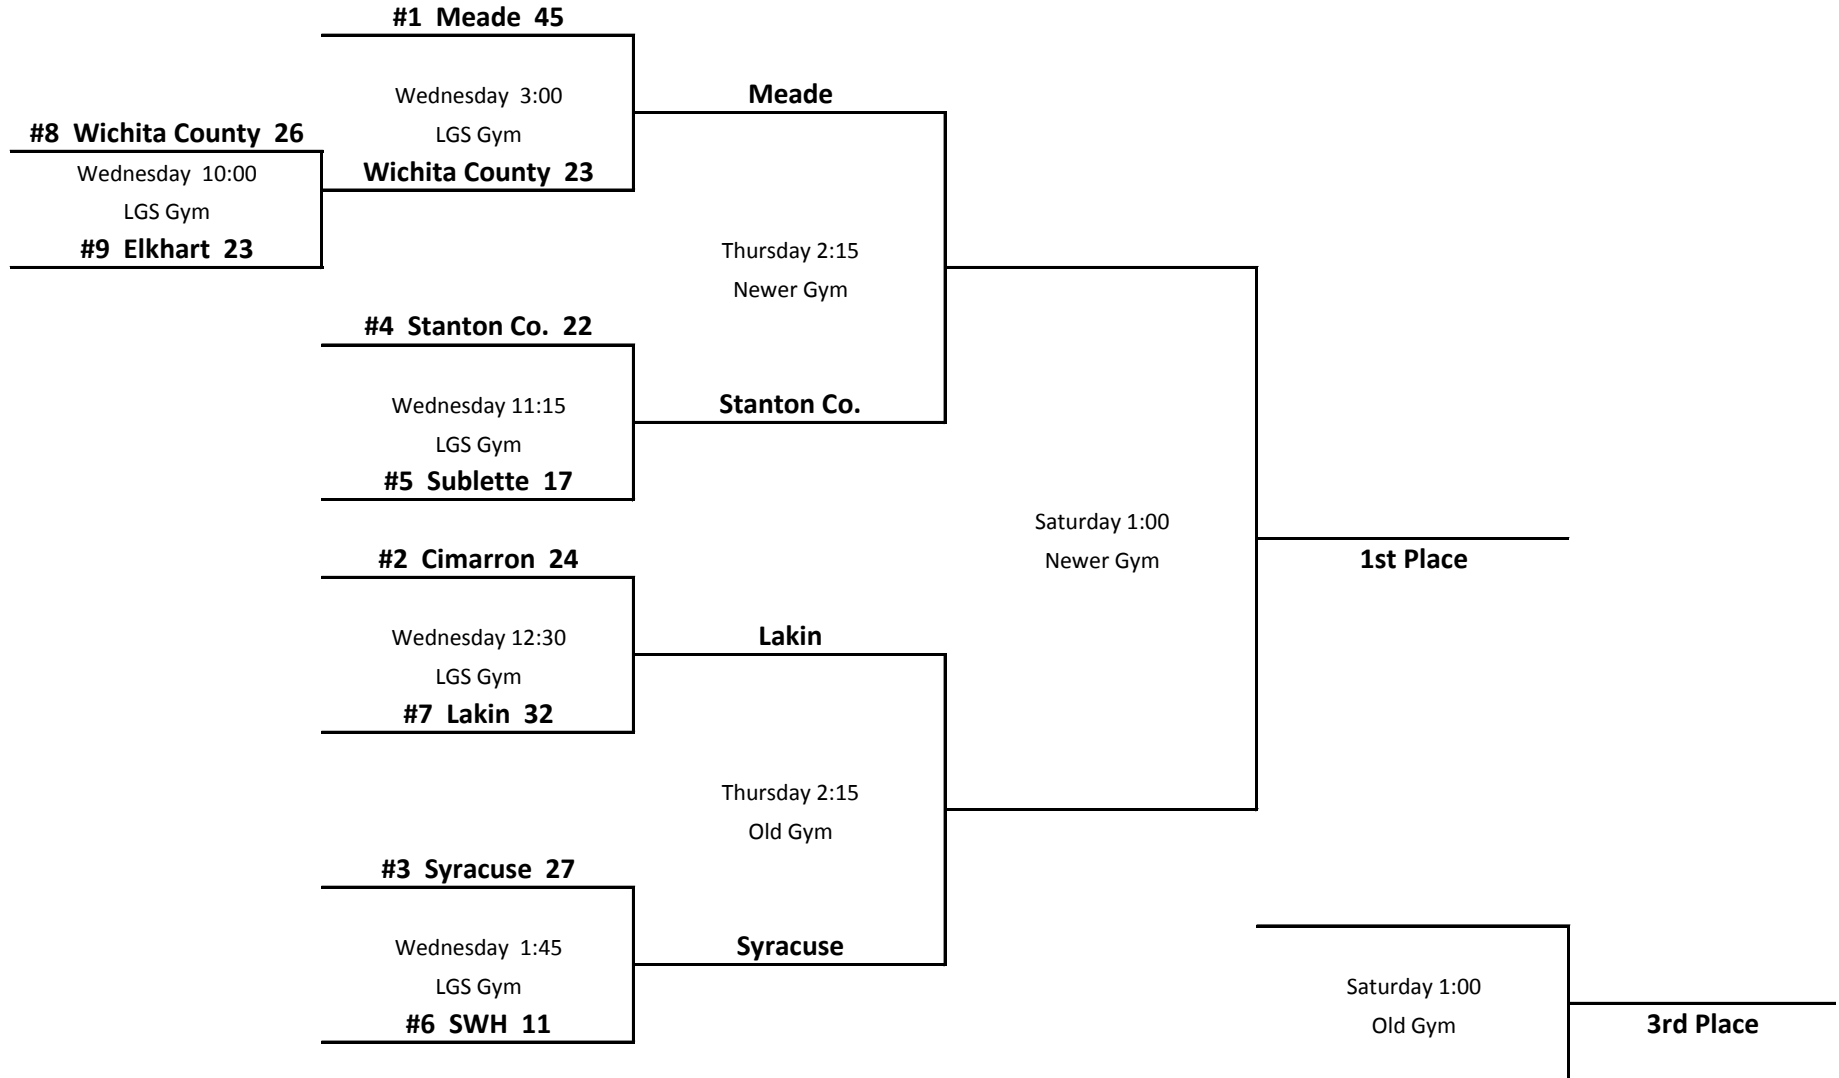

HPEA "B" Boys Bracket - 2014-2015

Wednesday at Lakin

Thursday Semi-Finals at Elkhart

Saturday Finals at Cimarron

Wednesday Games Played in LGS Gym

TOP SIDE OF THE BRACKET - HOME TEAM & WEAR WHITE JERSEYS